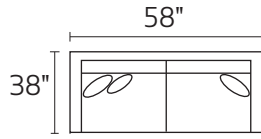

KATIE SECTIONAL PLANNER

09570 - ESTATE SOFA

09520 - LOVESEAT

09501 - ARM CHAIR

09502 - OTTOMAN

09526L - LAF CONDO SOFA

09526R - RAF CONDO SOFA

09503 - ARMLESS CONDO

09515 - CORNER UNIT

09582L - LAF CHAISE

09582R - RAF CHAISE

09529 - CHAISE

09574L - LAF CHAIR & 1/2

09574R - RAF CHAIR & 1/2

09532L - LAF SECTIONAL

09532R - RAF SECTIONAL