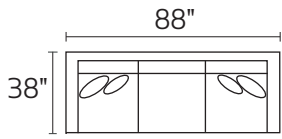

KATIE SECTIONAL PLANNER

09570 - ESTATE SOFA

09520 - LOVESEAT

09501 - ARM CHAIR

09502 - OTTOMAN

09526L - LAF CONDO SOFA

09526R - RAF CONDO SOFA

09503 - ARMLESS CONDO

09515 - CORNER UNIT

09582L - LAF CHAISE

09582R - RAF CHAISE

09529 - CHAISE

09574L - LAF CHAIR & 1/2

09574R - RAF CHAIR & 1/2

09532L - LAF SECTIONAL

09532R - RAF SECTIONAL