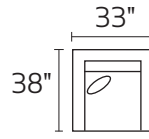

KATIE SECTIONAL PLANNER

09570 - ESTATE SOFA

09520 - LOVESEAT

09501 - ARM CHAIR

09502 - OTTOMAN

09526L - LAF CONDO SOFA

09526R - RAF CONDO SOFA

09503 - ARMLESS CONDO

09515 - CORNER UNIT

09582L - LAF CHAISE

09582R - RAF CHAISE

09529 - CHAISE

09574L - LAF CHAIR & 1/2

09574R - RAF CHAIR & 1/2

09532L - LAF SECTIONAL

09532R - RAF SECTIONAL