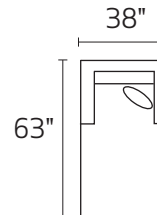

KATIE SECTIONAL PLANNER

09570 - ESTATE SOFA

09520 - LOVESEAT

09501 - ARM CHAIR

09502 - OTTOMAN

09526L - LAF CONDO SOFA

09526R - RAF CONDO SOFA

09503 - ARMLESS CONDO

09515 - CORNER UNIT

09582L - LAF CHAISE

09582R - RAF CHAISE

09529 - CHAISE

09574L - LAF CHAIR & 1/2

09574R - RAF CHAIR & 1/2

09532L - LAF SECTIONAL

09532R - RAF SECTIONAL