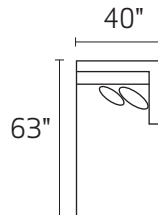

KATIE SECTIONAL PLANNER

09570 - ESTATE SOFA

09520 - LOVESEAT

09501 - ARM CHAIR

09502 - OTTOMAN

09526L - LAF CONDO SOFA

09526R - RAF CONDO SOFA

09503 - ARMLESS CONDO

09515 - CORNER UNIT

09582L - LAF CHAISE

09582R - RAF CHAISE

09529 - CHAISE

09574L - LAF CHAIR & 1/2

09574R - RAF CHAIR & 1/2

09532L - LAF SECTIONAL

09532R - RAF SECTIONAL