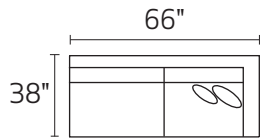

KATIE SECTIONAL PLANNER

09570 - ESTATE SOFA

09520 - LOVESEAT

09501 - ARM CHAIR

09502 - OTTOMAN

09526L - LAF CONDO SOFA

09526R - RAF CONDO SOFA

09503 - ARMLESS CONDO

09515 - CORNER UNIT

09582L - LAF CHAISE

09582R - RAF CHAISE

09529 - CHAISE

09574L - LAF CHAIR & 1/2

09574R - RAF CHAIR & 1/2

09532L - LAF SECTIONAL

09532R - RAF SECTIONAL