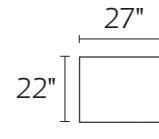

KATIE SECTIONAL PLANNER

09570 - ESTATE SOFA

09520 - LOVESEAT

09501 - ARM CHAIR

09502 - OTTOMAN

09526L - LAF CONDO SOFA

09526R - RAF CONDO SOFA

09503 - ARMLESS CONDO

09515 - CORNER UNIT

09582L - LAF CHAISE

09582R - RAF CHAISE

09529 - CHAISE

09574L - LAF CHAIR & 1/2

09574R - RAF CHAIR & 1/2

09532L - LAF SECTIONAL

09532R - RAF SECTIONAL