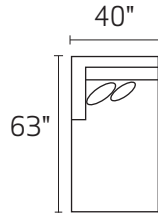

KATIE SECTIONAL PLANNER

09570 - ESTATE SOFA

09520 - LOVESEAT

09501 - ARM CHAIR

09502 - OTTOMAN

09526L - LAF CONDO SOFA

09526R - RAF CONDO SOFA

09503 - ARMLESS CONDO

09515 - CORNER UNIT

09582L - LAF CHAISE

09582R - RAF CHAISE

09529 - CHAISE

09574L - LAF CHAIR & 1/2

09574R - RAF CHAIR & 1/2

09532L - LAF SECTIONAL

09532R - RAF SECTIONAL