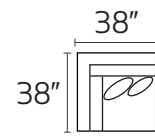

KATIE SECTIONAL PLANNER

09570 - ESTATE SOFA

09520 - LOVESEAT

09501 - ARM CHAIR

09502 - OTTOMAN

09526L - LAF CONDO SOFA

09526R - RAF CONDO SOFA

09503 - ARMLESS CONDO

09515 - CORNER UNIT

09582L - LAF CHAISE

09582R - RAF CHAISE

09529 - CHAISE

09574L - LAF CHAIR & 1/2

09574R - RAF CHAIR & 1/2

09532L - LAF SECTIONAL

09532R - RAF SECTIONAL