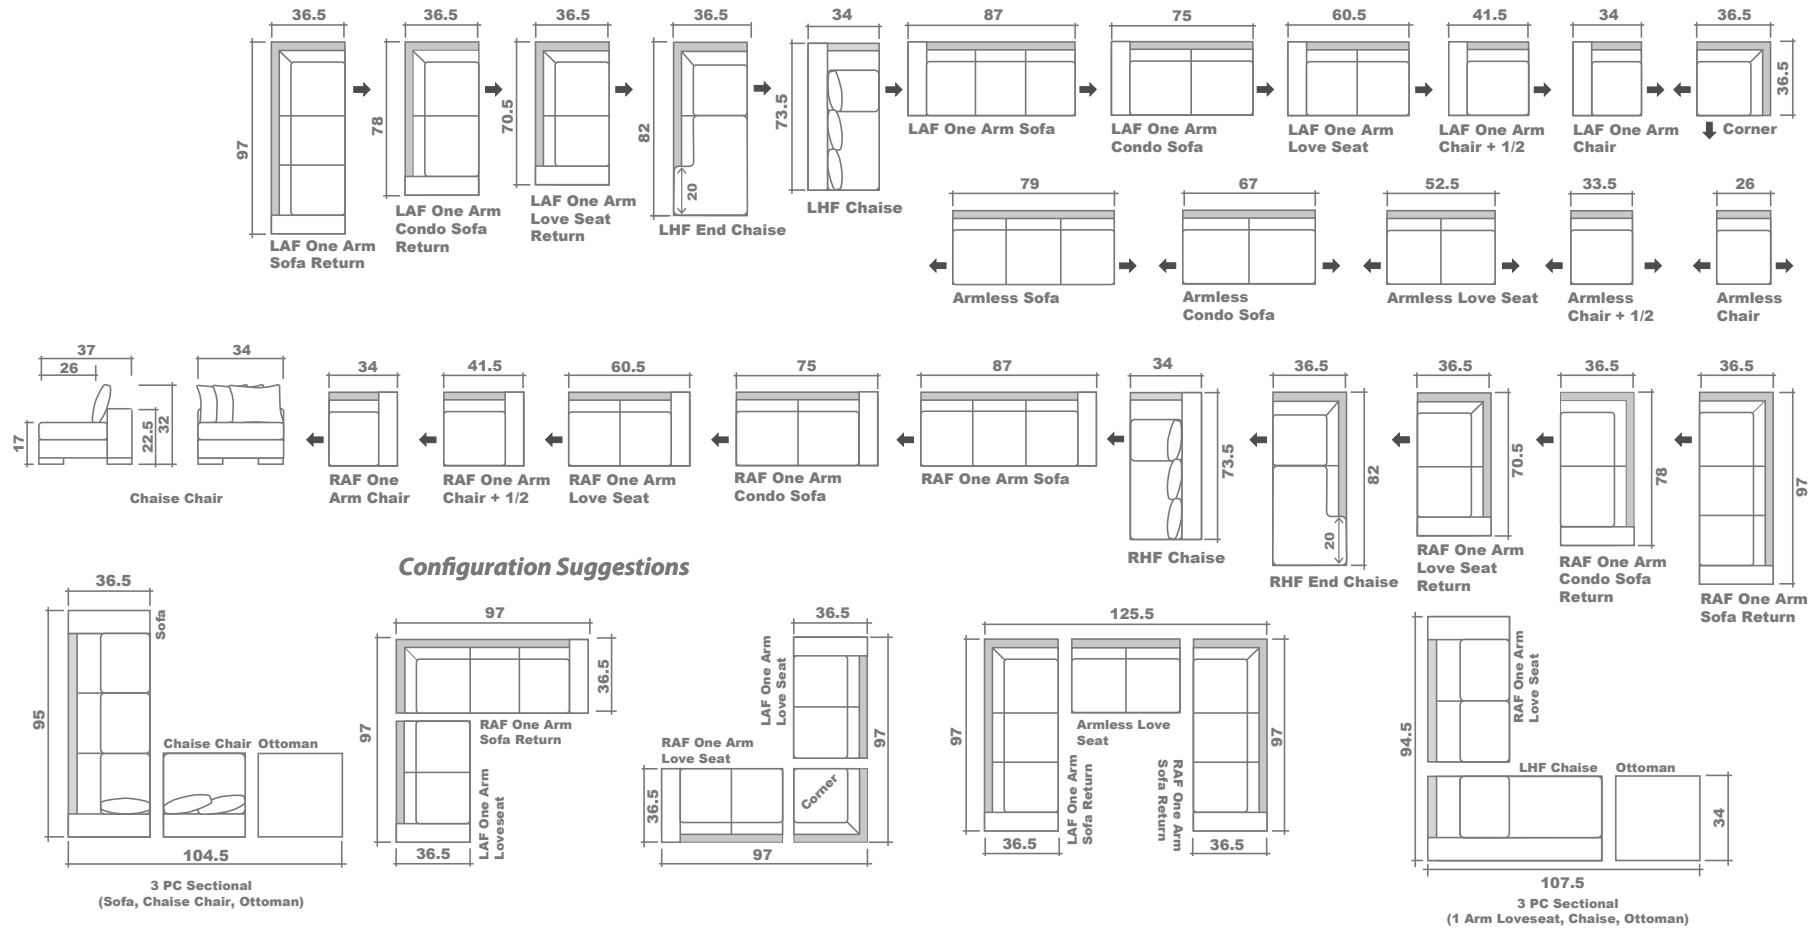

SPECIFICATIONS:

- Back:** Loose
- Back Pillows:** Bull nose, top stitch, fibre fill
- Chaise & Chaise Chair Side Pillows:** Simple, feather/fibre fill
- Body:** Top stitch (arms)
- Seat Cushions:** Box band, 6" thick foam w/ polyester fibre wrap
- Suspension:** Seat: Webbing | Back: Webbing
- Toss Pillows:** Simple, 18" X 18", fibre fill

FABRIC

	(YDS)
Sofa:	14.00
Condo Sofa:	12.00
Loveseat:	10.25
Chair & Half:	7.75
Chair:	6.75
Ottoman:	3.25
One Toss Pillow:	0.75
Sofa/Chaise:	16.50

LEG:

Uptown Dark

Vancouver Sectional Planner

GENERAL INFORMATION:

- *dye-lot of the actual fabric and the swatch may not be exact match
- *fabric yardage for plain, railroaded 54" bolt

- *no zipper/inserts in fibre filled toss pillows
- *overall dimensions may vary +/- 1"
- *see fabric swatch for exact colour