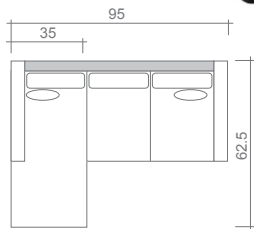

2 PC Sectional
(LAF 1 Arm Loveseat, RHF Chaise)

Top
Sofa/Chaise

Arms Detachable: Yes (Sofa only)

See Vancouver Sectional Planner for more components

Sofa Beds Available: Yes (Dimensions vary to accommodate bed mechanism)

GENERAL INFORMATION:

- *dye-lot of the actual fabric and the swatch may not be exact match
- *fabric yardage for plain, railroaded 54" bolt
- *no zipper/inserts in fibre filled toss pillows
- *overall dimensions may vary +/- 1"
- *see fabric swatch for exact colour

SPECIFICATIONS:

- Back:** Loose
- Back Pillows:** Bull nose, top stitch, fibre fill
- Chaise & Chaise Chair Side Pillows:** Simple, feather/fibre fill
- Body:** Top stitch (arms)
- Seat Cushions:** Box band, 6" thick foam w/ polyester fibre wrap
- Suspension:** Seat: Webbing | Back: Webbing
- Toss Pillows:** Simple, 18" X 18", fibre fill