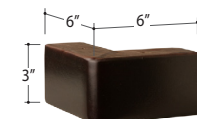

GENERAL INFORMATION:

- *dye-lot of the actual fabric and the swatch may not be exact match
- *fabric yardage for plain, railroaded 54" bolt
- *no zipper/inserts in fibre filled toss pillows
- *overall dimensions may vary +/- 1"
- *see fabric swatch for exact colour

SPECIFICATIONS:

- Back:** Loose
- Back Pillows:** Bull nose, top stitch, fibre fill
- Chaise & Chaise Chair Side Pillows:** Simple, feather/fibre fill
- Body:** Top stitch (arms)
- Seat Cushions:** Box band, 6" thick foam w/ polyester fibre wrap
- Suspension:** Seat: Webbing | Back: Webbing
- Toss Pillows:** Simple, 18" X 18", fibre fill

FABRIC

	(YDS)
Sofa:	14.00
Condo Sofa:	12.00
Loveseat:	10.25
Chair & Half:	7.75
Chair:	6.75
Ottoman:	3.25
One Toss Pillow:	0.75
Sofa/Chaise:	16.50

LEG:

Uptown Dark

Vancouver Sectional Planner

GENERAL INFORMATION: