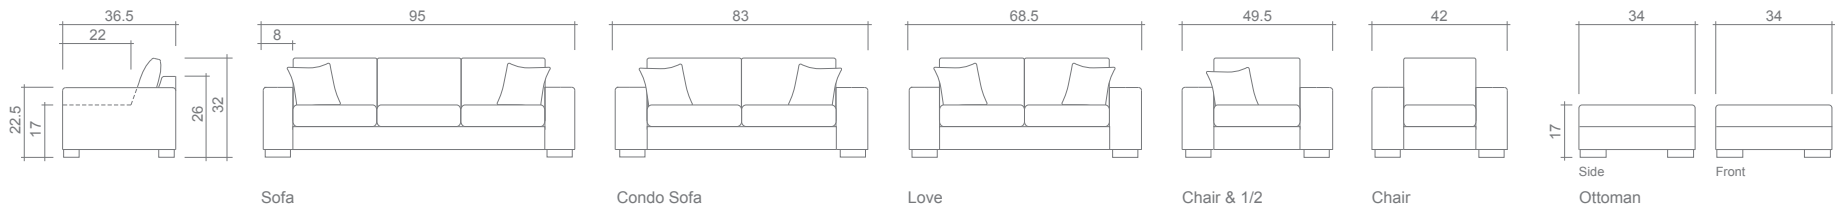

2 PC Sectional
(LAF 1 Arm Loveseat, RHF Chaise)

Top
Sofa/Chaise

Arms Detachable: Yes (Sofa only)

See Vancouver Sectional Planner for more components

Sofa Beds Available: Yes (Dimensions vary to accommodate bed mechanism)

GENERAL INFORMATION:

- *dye-lot of the actual fabric and the swatch may not be exact match
- *fabric yardage for plain, railroaded 54" bolt
- *no zipper/inserts in fibre filled toss pillows
- *overall dimensions may vary +/- 1"
- *see fabric swatch for exact colour

SPECIFICATIONS:

- Back:** Loose
- Back Pillows:** Bull nose, top stitch, fibre fill
- Chaise & Chaise Chair Side Pillows:** Simple, feather/fibre fill
- Body:** Top stitch (arms)
- Seat Cushions:** Box band, 6" thick foam w/ polyester fibre wrap
- Suspension:** Seat: Webbing | Back: Webbing
- Toss Pillows:** Simple, 18" X 18", fibre fill