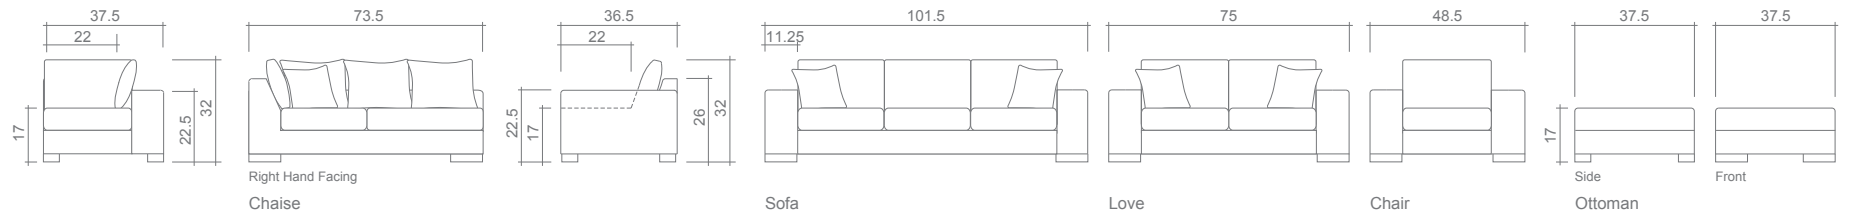

Jacob Collection

3 Pc Sectional SF/CH/OT

Arms Detachable: Yes (Sofa only)

See Jacob Sectional Planner for more components

Sofa Beds Available: Yes (Dimensions vary to accommodate bed mechanism)

GENERAL INFORMATION:

- *dye-lot of the actual fabric and the swatch may not be exact match
- *fabric yardage for plain, railroaded 54" bolt
- *no zipper/inserts in fibre filled toss pillows
- *overall dimensions may vary +/- 1"
- *see fabric swatch for exact colour

SPECIFICATIONS:

- Back:** Loose
- Back Pillows:** Bull nose, top stitch, fibre fill
- Chaise & Chaise Chair Side Pillows:** Simple, 24" X 24", feather/fibre fill
- Body:** Top stitch
- Seat Cushions:** Box band, 6" thick Foam w/ polyester fibre wrap
- Suspension:** Seat: Webbing | Back: Webbing
- Toss Pillows:** Simple, 18" X 18", fibre fill