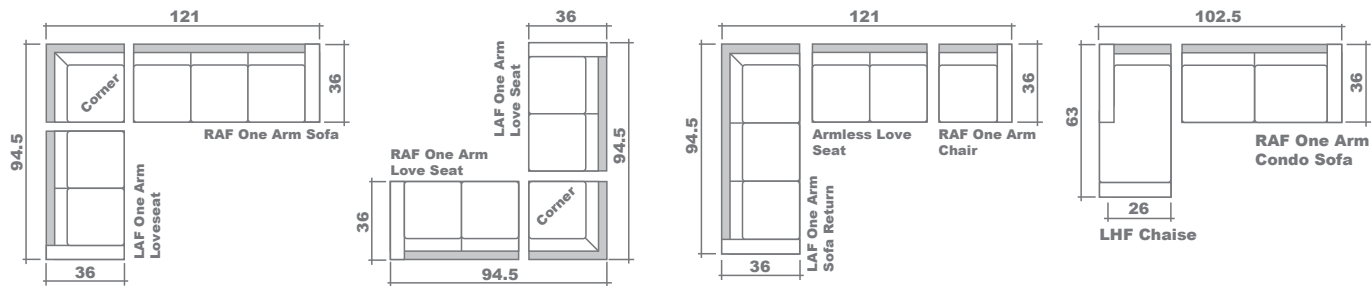

## Apollo Sectional Planner

#### GENERAL INFORMATION:

\*dye-lot of the actual fabric and the swatch may not be exact match  
 \*no zipper/inserts in fibre filled toss pillows

\*overall dimensions may vary +/- 1"  
 \*see fabric swatch for exact colour