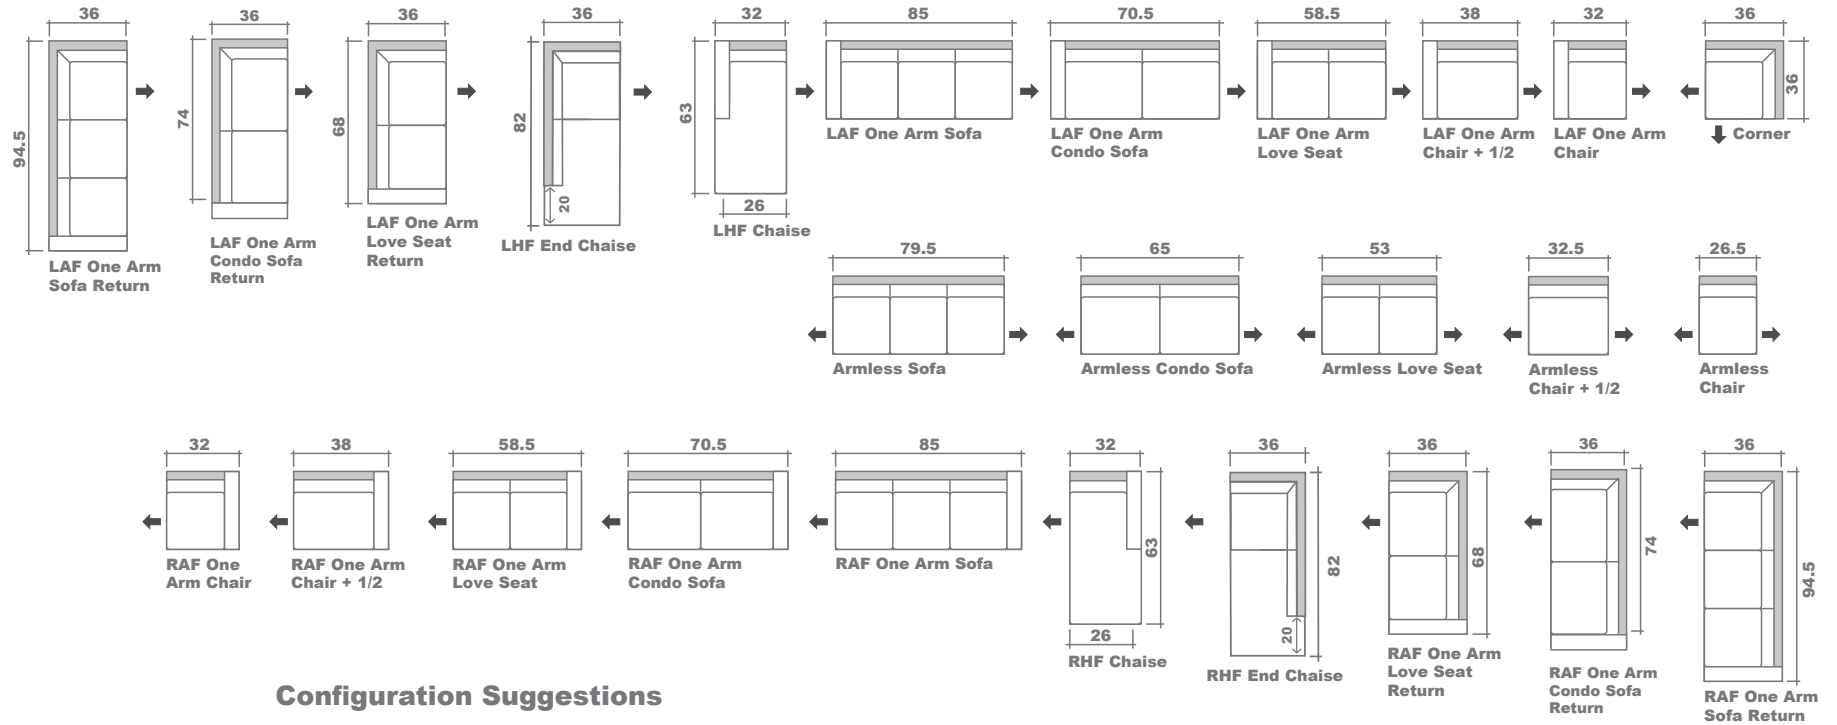

## Apollo Sectional Planner

### Configuration Suggestions

#### GENERAL INFORMATION:

\*dye-lot of the actual fabric and the swatch may not be exact match  
 \*no zipper/inserts in fibre filled toss pillows

\*overall dimensions may vary +/- 1"  
 \*see fabric swatch for exact colour