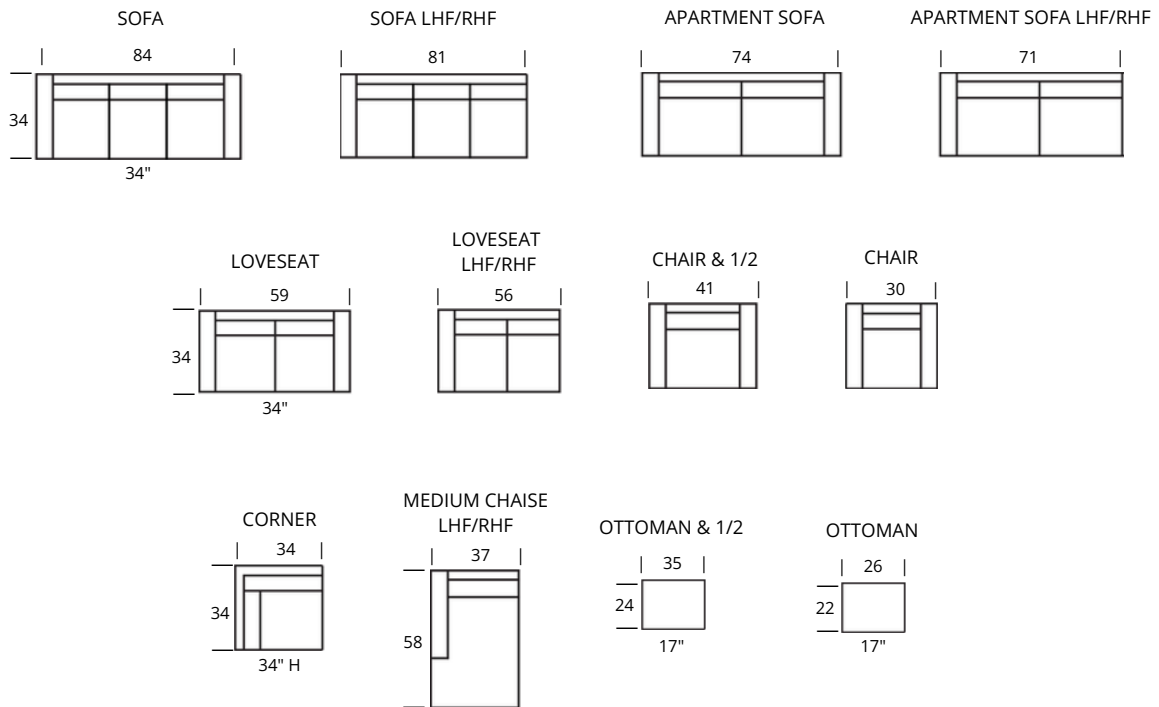

# LUCAS COLLECTION

SEAT DEPTH: 21"    SEAT HEIGHT: 17"    ARM HEIGHT: 23"

**Seat Cushion:** Seat cushions contain eco-friendly synthetic-down fill, which is made from recycled plastic water bottles. The fill is evenly distributed throughout sewn interior pockets, which provide maximum comfort while maintaining overall cushion shape.