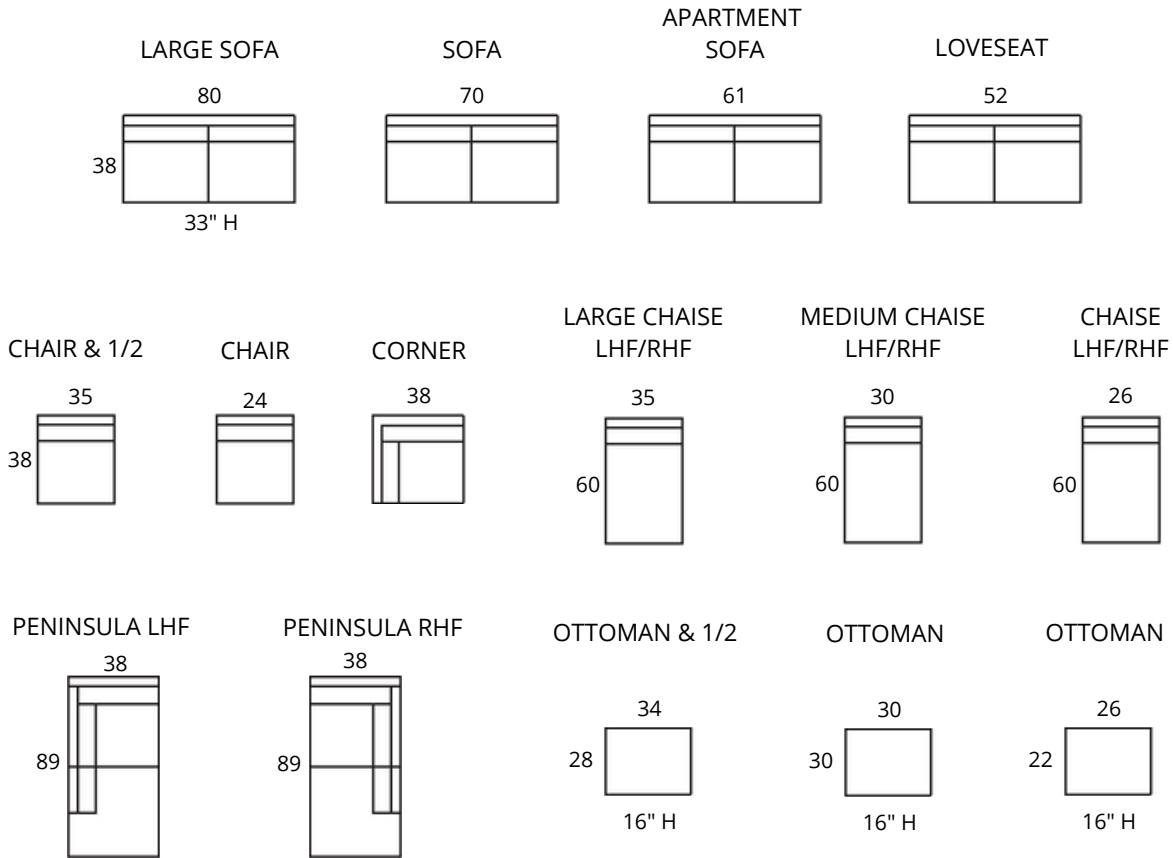

TERRANCE PROGRAM

Choose arm size: 4", 6", 8"
 To determine final width, add select arm size to configuration chosen

Armless Components

SEAT DEPTH: 24" SEAT HEIGHT: 17" ARM HEIGHT: 22"

Standard Features

Kiln-dried hardwood frame. Sinuous spring system. Eco-friendly construction. Reversible seat and back cushions (in fabric only). Soy based, feather blend wrapped, 2.2 gel infused foam seat cushions. Fibre filled back cushions. Available in fabric and leather. Bench-made in Canada.

Seat cushion option: Synthetic Down-fill

Wood Finishes

DARK WALNUT ESPRESSO BLACK

As an inherent quality of a hand-crafted product, all dimensions are approximate.