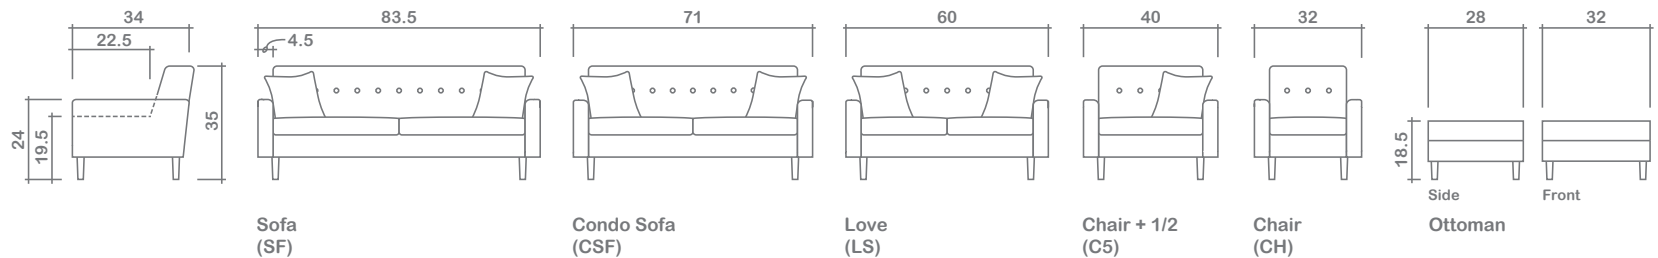

Helsinki Collection

Arms Detachable: No

Sofa Beds Available: No

GENERAL INFORMATION:

- *dye-lot of the actual fabric and the swatch may not be exact match
- *no zipper/inserts in fibre filled toss pillows
- *overall dimensions may vary +/- 1"
- *see fabric swatch for exact colour

SPECIFICATIONS:

- Back:** Tight, buttons (SF-11, CSF-9, LS-7, C5-4, CH-3)
- Body Piping:** Arms & back
- Seat Cushions:** Box band, piped, 6" thick Crown foam w/ polyester fibre wrap
- Suspension:** Seat: Springs | Back: Springs
- Toss Pillows:** Piped, 18" x 18", fibre fill