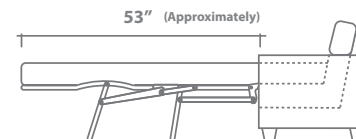

Top
Sofa Chaise w/ Reversible Ottoman

Arms Detachable: No

Sofa Beds Available: Yes (Dimensions vary to accommodate bed mechanism)

GENERAL INFORMATION:

- *dye-lot of the actual fabric and the swatch may not be exact match
- *no zipper/inserts in fibre filled toss pillows
- *overall dimensions may vary +/- 1"
- *see fabric swatch for exact colour

SPECIFICATIONS:

- Back:** Loose
- Back Pillows:** Box band, simple, foam fill
- Body:** Simple
- Seat Cushions:** Box band, simple, 6" thick Foam w/ polyester fibre wrap
- Suspension:** Seat: Webbing | Back: Webbing
- Toss Pillows:** Simple, 18" X 18", fibre fill

SOFABEDS:

- Overall height, seat height & arm height increases by 3"
- Overall depth increases by 2.5"
- Overall depth of sofabed increases approximately 53" when opened

LEG:

Uptown Dark