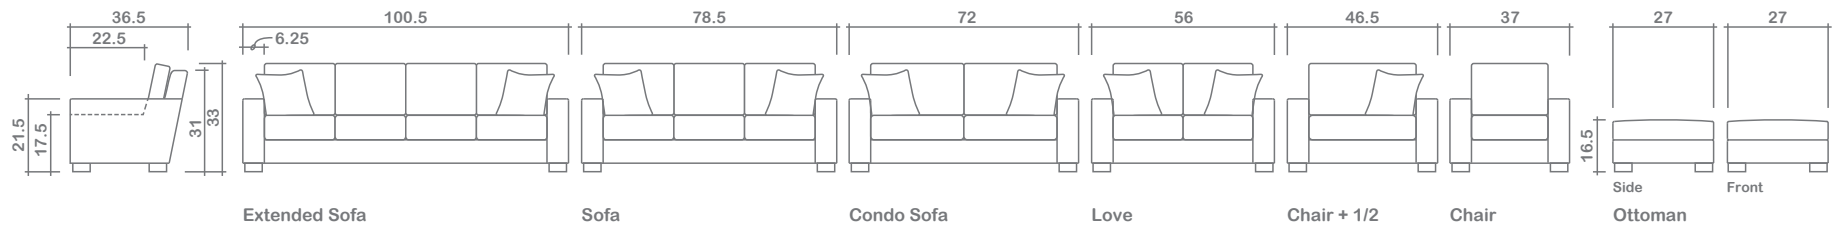

Top
Sofa Chaise w/ Reversible Ottoman

Arms Detachable: No

Sofa Beds Available: Yes (Dimensions vary to accommodate bed mechanism)

GENERAL INFORMATION:

- *dye-lot of the actual fabric and the swatch may not be exact match
- *no zipper/inserts in fibre filled toss pillows
- *overall dimensions may vary +/- 1"
- *see fabric swatch for exact colour

SPECIFICATIONS:

- Back:** Loose
- Back Pillows:** Box band, simple, foam fill
- Body:** Simple
- Seat Cushions:** Box band, simple, 6" thick Foam w/ polyester fibre wrap
- Suspension:** Seat: Webbing | Back: Webbing
- Toss Pillows:** Simple, 18" X 18", fibre fill

SOFABEDS:

- Overall height, seat height & arm height increases by 3"
- Overall depth increases by 2.5"
- Overall depth of sofabed increases approximately 53" when opened

LEG:

Uptown Dark